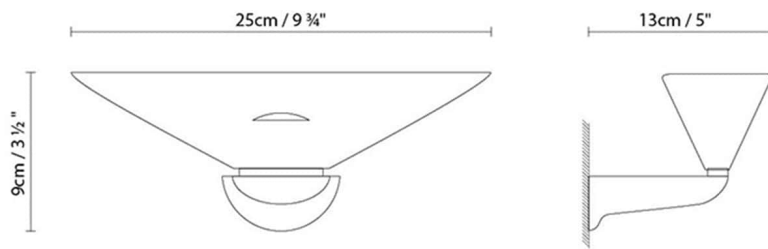

Weight :

Net kg.: 0.5

Gross kg: 0.8

Packaging:

N. packages: 1

Volume m3: 0.005

Dimensions cm: 27x15x12

REGINA W HALO

**Light source:**

Halo. max. 200W (R7s)

Weight :

Net kg.: 0.5

Gross kg: 0.8

Packaging:

N. packages: 1

Volume m3: 0.005

Dimensions cm: 27x15x12

Collection

Designer
Technical drawing
Instrucciones de montaje